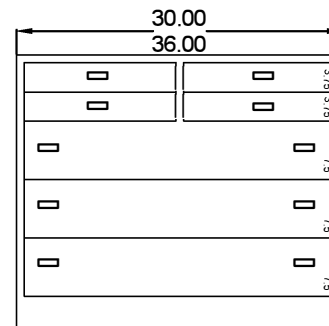

BASE CABINET SIZES

9/1/2015

30" & 36" wide and corner

Lab base cab menu

SBCxx35-2/0-S

SBCxx35-2/0

SBCxx35-2/1

SBCxx35-0/3F

SBCxx35-0/3

SBCxx35-2/2

SBCxx35-0/6L

SBCxx35-1/4(L/R door)

SBCxx35-2/2L

SBCxx35-2/4S

SBCxx35-0/7SL