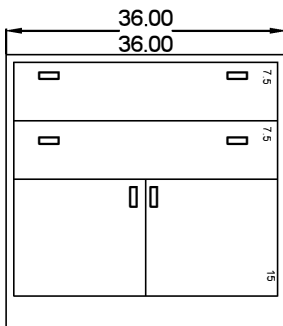

BASE CABINET SIZES

9/1/2015

30" & 36" wide and corner

Lab base cab menu

SBCxx35-2/0-S

SBCxx35-2/0

SBCxx35-2/1

SBCxx35-0/3F

SBCxx35-0/3

SBCxx35-2/2

SBCxx35-0/6L

SBCxx35-1/4(L/R door)

SBCxx35-2/2L

SBCxx35-2/4S

SBCxx35-0/7SL