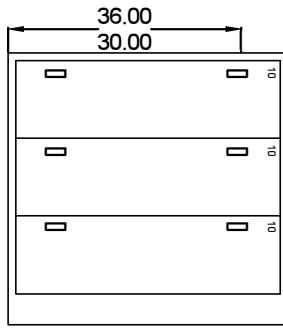

BASE CABINET SIZES

9/1/2015

30" & 36" wide and corner

Lab base cab menu

SBCxx35-2/0-S

SBCxx35-2/0

SBCxx35-2/1

SBCxx35-0/3F

SBCxx35-0/3

SBCxx35-2/2

SBCxx35-0/6L

SBCxx35-1/4(L/R door)

SBCxx35-2/2L

SBCxx35-2/4S

SBCxx35-0/7SL