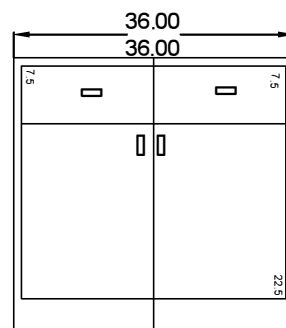

BASE CABINET SIZES

9/1/2015

30" & 36" wide and corner

Lab base cab menu

SBCxx35-2/0-S

SBCxx35-2/0

SBCxx35-2/1

SBCxx35-0/3F

SBCxx35-0/3

SBCxx35-2/2

SBCxx35-0/6L

SBCxx35-1/4(L/R door)

SBCxx35-2/2L

SBCxx35-2/4S

SBCxx35-0/7SL