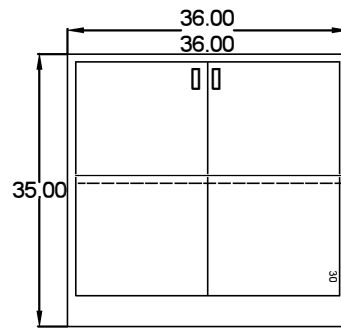

BASE CABINET SIZES

9/1/2015

30" & 36" wide and corner

Lab base cab menu

SBCxx35-2/0-S

SBCxx35-2/0

SBCxx35-2/1

SBCxx35-0/3F

SBCxx35-0/3

SBCxx35-2/2

SBCxx35-0/6L

SBCxx35-1/4(L/R door)

SBCxx35-2/2L

SBCxx35-2/4S

SBCxx35-0/7SL