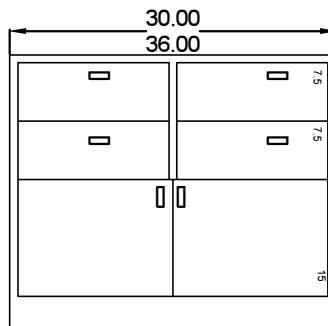

BASE CABINET SIZES

9/1/2015

30" & 36" wide and corner

Lab base cab menu

SBCxx35-2/0-S

SBCxx35-2/0

SBCxx35-2/1

SBCxx35-0/3F

SBCxx35-0/3

SBCxx35-2/2

SBCxx35-0/6L

SBCxx35-1/4(L/R door)

SBCxx35-2/2L

SBCxx35-2/4S

SBCxx35-0/7SL