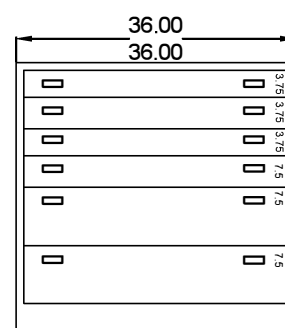

BASE CABINET SIZES

9/1/2015

30" & 36" wide and corner

Lab base cab menu

SBCxx35-2/0-S

SBCxx35-2/0

SBCxx35-2/1

SBCxx35-0/3F

SBCxx35-0/3

SBCxx35-2/2

SBCxx35-0/6L

SBCxx35-1/4(L/R door)

SBCxx35-2/2L

SBCxx35-2/4S

SBCxx35-0/7SL