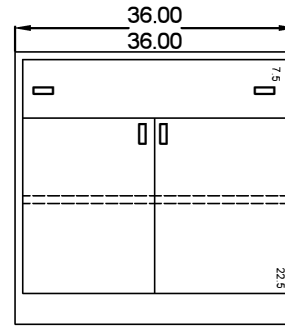

BASE CABINET SIZES

9/1/2015

30" & 36" wide and corner

Lab base cab menu

SBCxx35-2/0-S

SBCxx35-2/0

SBCxx35-2/1

SBCxx35-0/3F

SBCxx35-0/3

SBCxx35-2/2

SBCxx35-0/6L

SBCxx35-1/4(L/R door)

SBCxx35-2/2L

SBCxx35-2/4S

SBCxx35-0/7SL