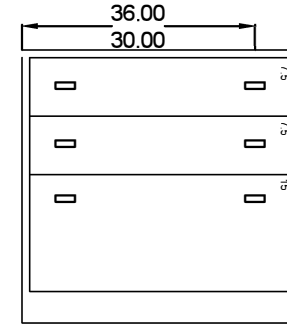

BASE CABINET SIZES

9/1/2015

30" & 36" wide and corner

Lab base cab menu

SBCxx35-2/0-S

SBCxx35-2/0

SBCxx35-2/1

SBCxx35-0/3F

SBCxx35-0/3

SBCxx35-2/2

SBCxx35-0/6L

SBCxx35-1/4(L/R door)

SBCxx35-2/2L

SBCxx35-2/4S

SBCxx35-0/7SL