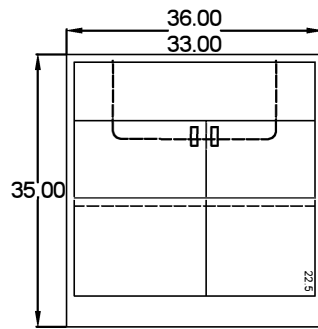

BASE CABINET SIZES

9/1/2015

30" & 36" wide and corner

Lab base cab menu

SBCxx35-2/0-S

SBCxx35-2/0

SBCxx35-2/1

SBCxx35-0/3F

SBCxx35-0/3

SBCxx35-2/2

SBCxx35-0/6L

SBCxx35-1/4(L/R door)

SBCxx35-2/2L

SBCxx35-2/4S

SBCxx35-0/7SL