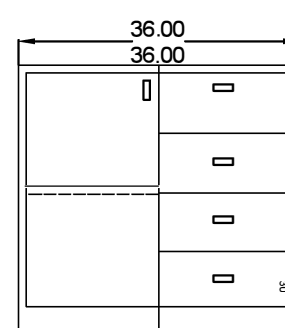

BASE CABINET SIZES

9/1/2015

30" & 36" wide and corner

Lab base cab menu

SBCxx35-2/0-S

SBCxx35-2/0

SBCxx35-2/1

SBCxx35-0/3F

SBCxx35-0/3

SBCxx35-2/2

SBCxx35-0/6L

SBCxx35-1/4(L/R door)

SBCxx35-2/2L

SBCxx35-2/4S

SBCxx35-0/7SL