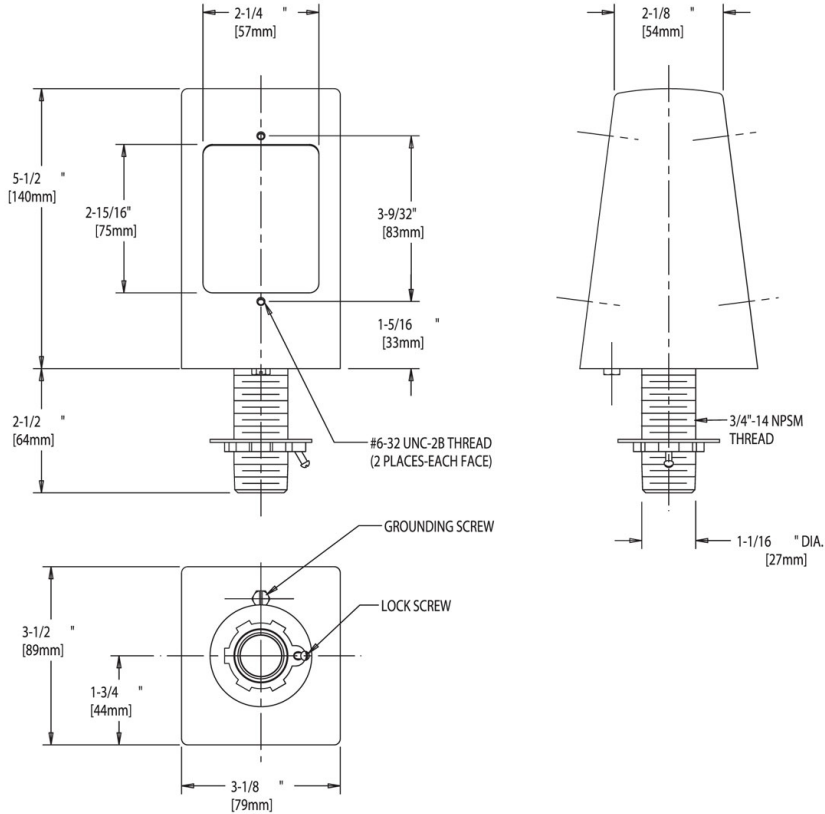

### Features & Specifications

- 3/4" NPSM Male Mounting Shank Assembly
- For 120 Volt Service

Job Name \_\_\_\_\_

Item Number \_\_\_\_\_

Section/Tag \_\_\_\_\_

Model Specified \_\_\_\_\_

Architect \_\_\_\_\_

Engineer \_\_\_\_\_

Contractor \_\_\_\_\_

Submitted as Shown       Submitted with Variations

Date \_\_\_\_\_

2100 South Clearwater Drive  
Des Plaines, IL  
P: 847/803-5000  
F: 847/803-5454  
Technical: 800/TEC-TRUE  
www.chicagofaucets.com

## Architect/Engineer Specification

Chicago Faucets No. 1311-BAF, Electrical Outlet Box.3/4" NPSM Male Mounting Shank Assembly. For 120 Volt Service. .