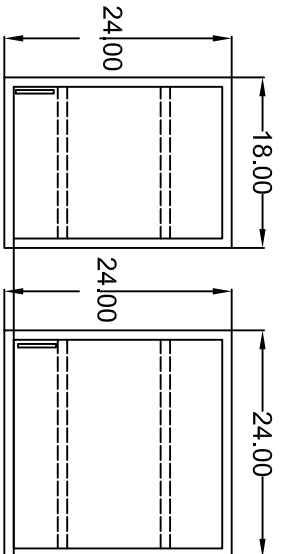

9/1/2015

24" & 30" H

Lab Wall Cabs menu

SUHDC1824

SUHDC2424

SUHDC3024

SUHDC3624

SUHDC4224

SUHDC4824

SUGHDC1824

SUGHDC2424

SUGHDC3024

SUGHDC3624

SUGHDC4224

SUGHDC4824