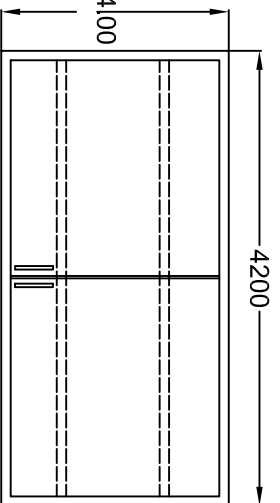

9/1/2015

24" & 30" H

Lab Wall Cabs menu

SUHDC1824

SUHDC2424

SUHDC3024

SUHDC3624

SUHDC4224

SUHDC4824

SUGHDC1824

SUGHDC2424

SUGHDC3024

SUGHDC3624

SUGHDC4224

SUGHDC4824