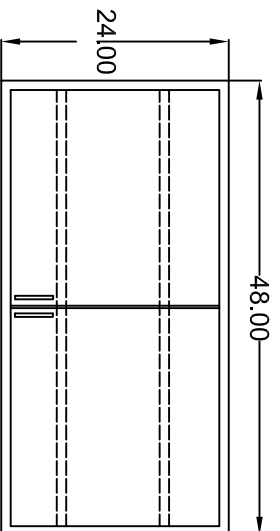

9/1/2015

24" & 30" H

Lab Wall Cabs menu

SUHDC1824

SUHDC2424

SUHDC3024

SUHDC3624

SUHDC4224

SUHDC4824

SUGHDC1824

SUGHDC2424

SUGHDC3024

SUGHDC3624

SUGHDC4224

SUGHDC4824