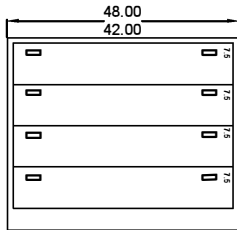

BASE CABINET SIZES

9/1/2015

42, 48" and 58" wide

Lab base cab menu

SBCxx35-2/0

SBCxx35-2/1

SBCxx35-2/1L

SBCxx35-0/3FL

SBCxx35-0/3L

SBCxx35-0/4L

SBCxx35-2/4S

SBCxx35-1/4sS (R/L door)

SBCxx35-1/3S (R/L door)

SBCxx35-0/6S

SBCxx35-0/8S

SBCxx35-0/5