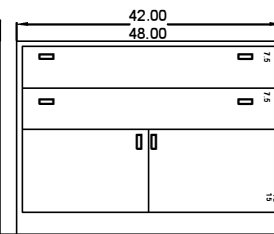

BASE CABINET SIZES

9/1/2015

42, 48" and 58" wide

Lab base cab menu

SBCxx35-2/0

SBCxx35-2/1

SBCxx35-2/1L

SBCxx35-0/3FL

SBCxx35-0/3L

SBCxx35-0/4L

SBCxx35-2/4S

SBCxx35-1/4sS (R/L door)

SBCxx35-1/3S (R/L door)

SBCxx35-0/6S

SBCxx35-0/8S

SBCxx35-0/5

SBCxx35-2/0 (R/L door)

SBCxx35-1/4S (R/L door)

SBCxx35-2/0S (R/L door)