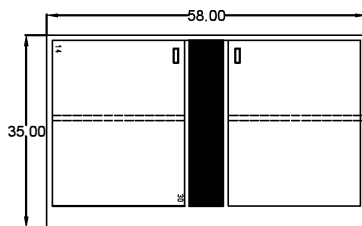

BASE CABINET SIZES

9/1/2015

42, 48" and 58" wide

Lab base cab menu

SBCxx35-2/0

SBCxx35-2/1

SBCxx35-2/1L

SBCxx35-0/3FL

SBCxx35-0/3L

SBCxx35-0/4L

SBCxx35-2/4S

SBCxx35-1/4sS (R/L door)

SBCxx35-1/3S (R/L door)

SBCxx35-0/6S

SBCxx35-0/8S

SBCxx35-0/5

SBCxx35-2/0 (R/L door)

SBCxx35-1/4S (R/L door)

SBCxx35-2/0S (R/L door)