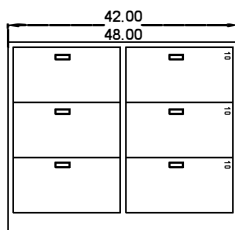

BASE CABINET SIZES

9/1/2015

42, 48" and 58" wide

Lab base cab menu

SBCxx35-2/0

SBCxx35-2/1

SBCxx35-2/1L

SBCxx35-0/3FL

SBCxx35-0/3L

SBCxx35-0/4L

SBCxx35-2/4S

SBCxx35-1/4sS (R/L door)

SBCxx35-1/3S (R/L door)

SBCxx35-0/6S

SBCxx35-0/8S

SBCxx35-0/5

SBCxx35-2/0 (R/L door)

SBCxx35-1/4S (R/L door)

SBCxx35-2/0S (R/L door)