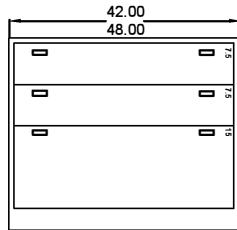

BASE CABINET SIZES

9/1/2015

42, 48" and 58" wide

Lab base cab menu

SBCxx35-2/0

SBCxx35-2/1

SBCxx35-2/1L

SBCxx35-0/3FL

SBCxx35-0/3L

SBCxx35-0/4L

SBCxx35-2/4S

SBCxx35-1/4sS (R/L door)

SBCxx35-1/3S (R/L door)

SBCxx35-0/6S

SBCxx35-0/8S

SBCxx35-0/5