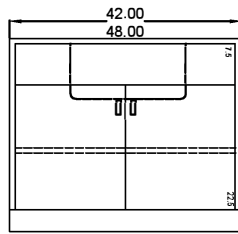

BASE CABINET SIZES

9/1/2015

42, 48" and 58" wide

Lab base cab menu

SBCxx35-2/0

SBCxx35-2/1

SBCxx35-2/1L

SBCxx35-0/3FL

SBCxx35-0/3L

SBCxx35-0/4L

SBCxx35-2/4S

SBCxx35-1/4sS (R/L door)

SBCxx35-1/3S (R/L door)

SBCxx35-0/6S

SBCxx35-0/8S

SBCxx35-0/5

SBCxx35-2/0 (R/L door)

SBCxx35-1/4S (R/L door)

SBCxx35-2/0S (R/L door)