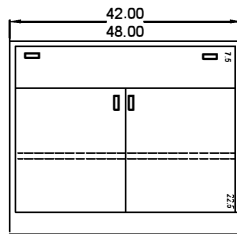

BASE CABINET SIZES

9/1/2015

42, 48" and 58" wide

Lab base cab menu

SBCxx35-2/0

SBCxx35-2/1

SBCxx35-2/1L

SBCxx35-0/3FL

SBCxx35-0/3L

SBCxx35-0/4L

SBCxx35-2/4S

SBCxx35-1/4sS (R/L door)

SBCxx35-1/3S (R/L door)

SBCxx35-0/6S

SBCxx35-0/8S

SBCxx35-0/5

SBCxx35-2/0 (R/L door)

SBCxx35-1/4S (R/L door)

SBCxx35-2/0S (R/L door)