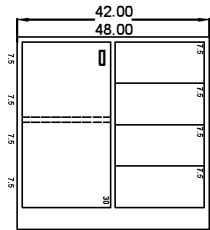

BASE CABINET SIZES

9/1/2015

42, 48" and 58" wide

Lab base cab menu

SBCxx35-2/0

SBCxx35-2/1

SBCxx35-2/1L

SBCxx35-0/3FL

SBCxx35-0/3L

SBCxx35-0/4L

SBCxx35-2/4S

SBCxx35-1/4sS (R/L door)

SBCxx35-1/3S (R/L door)

SBCxx35-0/6S

SBCxx35-0/8S

SBCxx35-0/5