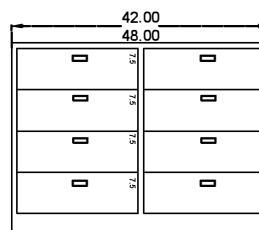

BASE CABINET SIZES

9/1/2015

42, 48" and 58" wide

Lab base cab menu

SBCxx35-2/0

SBCxx35-2/1

SBCxx35-2/1L

SBCxx35-0/3FL

SBCxx35-0/3L

SBCxx35-0/4L

SBCxx35-2/4S

SBCxx35-1/4sS (R/L door)

SBCxx35-1/3S (R/L door)

SBCxx35-0/6S

SBCxx35-0/8S

SBCxx35-0/5