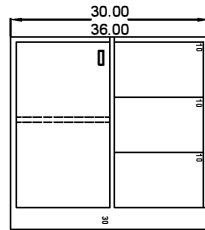

BASE CABINET SIZES

9/1/2015

42, 48" and 58" wide

Lab base cab menu

SBCxx35-2/0

SBCxx35-2/1

SBCxx35-2/1L

SBCxx35-0/3FL

SBCxx35-0/3L

SBCxx35-0/4L

SBCxx35-2/4S

SBCxx35-1/4sS (R/L door)

SBCxx35-1/3S (R/L door)

SBCxx35-0/6S

SBCxx35-0/8S

SBCxx35-0/5

SBCxx35-2/0 (R/L door)

SBCxx35-1/4S (R/L door)

SBCxx35-2/0S (R/L door)