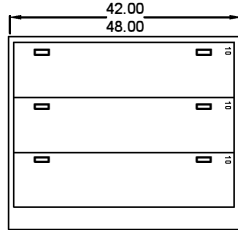

BASE CABINET SIZES

9/1/2015

42, 48" and 58" wide

Lab base cab menu

SBCxx35-2/0

SBCxx35-2/1

SBCxx35-2/1L

SBCxx35-0/3FL

SBCxx35-0/3L

SBCxx35-0/4L

SBCxx35-2/4S

SBCxx35-1/4sS (R/L door)

SBCxx35-1/3S (R/L door)

SBCxx35-0/6S

SBCxx35-0/8S

SBCxx35-0/5

SBCxx35-2/0 (R/L door)

SBCxx35-1/4S (R/L door)

SBCxx35-2/0S (R/L door)