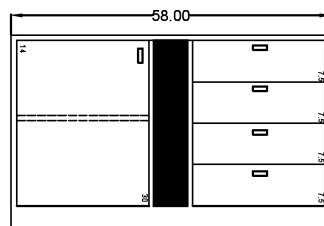

BASE CABINET SIZES

9/1/2015

42, 48" and 58" wide

Lab base cab menu

SBCxx35-2/0

SBCxx35-2/1

SBCxx35-2/1L

SBCxx35-0/3FL

SBCxx35-0/3L

SBCxx35-0/4L

SBCxx35-2/4S

SBCxx35-1/4sS (R/L door)

SBCxx35-1/3S (R/L door)

SBCxx35-0/6S

SBCxx35-0/8S

SBCxx35-0/5

SBCxx35-2/0 (R/L door)

SBCxx35-1/4S (R/L door)

SBCxx35-2/0S (R/L door)