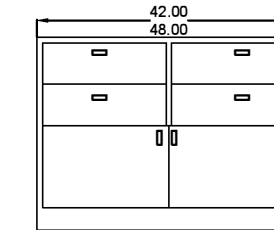

BASE CABINET SIZES

9/1/2015

42, 48" and 58" wide

Lab base cab menu

SBCxx35-2/0

SBCxx35-2/1

SBCxx35-2/1L

SBCxx35-0/3FL

SBCxx35-0/3L

SBCxx35-0/4L

SBCxx35-2/4S

SBCxx35-1/4sS (R/L door)

SBCxx35-1/3S (R/L door)

SBCxx35-0/6S

SBCxx35-0/8S

SBCxx35-0/5