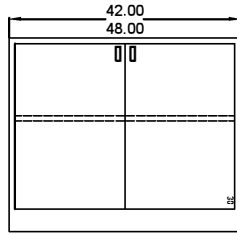

BASE CABINET SIZES

9/1/2015

42, 48" and 58" wide

Lab base cab menu

SBCxx35-2/0

SBCxx35-2/1

SBCxx35-2/1L

SBCxx35-0/3FL

SBCxx35-0/3L

SBCxx35-0/4L

SBCxx35-2/4S

SBCxx35-1/4sS (R/L door)

SBCxx35-1/3S (R/L door)

SBCxx35-0/6S

SBCxx35-0/8S

SBCxx35-0/5

SBCxx35-2/0 (R/L door)

SBCxx35-1/4S (R/L door)

SBCxx35-2/0S (R/L door)