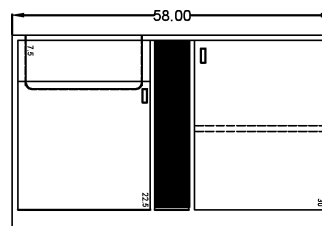

BASE CABINET SIZES

9/1/2015

42, 48" and 58" wide

Lab base cab menu

SBCxx35-2/0

SBCxx35-2/1

SBCxx35-2/1L

SBCxx35-0/3FL

SBCxx35-0/3L

SBCxx35-0/4L

SBCxx35-2/4S

SBCxx35-1/4sS (R/L door)

SBCxx35-1/3S (R/L door)

SBCxx35-0/6S

SBCxx35-0/8S

SBCxx35-0/5

SBCxx35-2/0 (R/L door)

SBCxx35-1/4S (R/L door)

SBCxx35-2/0S (R/L door)